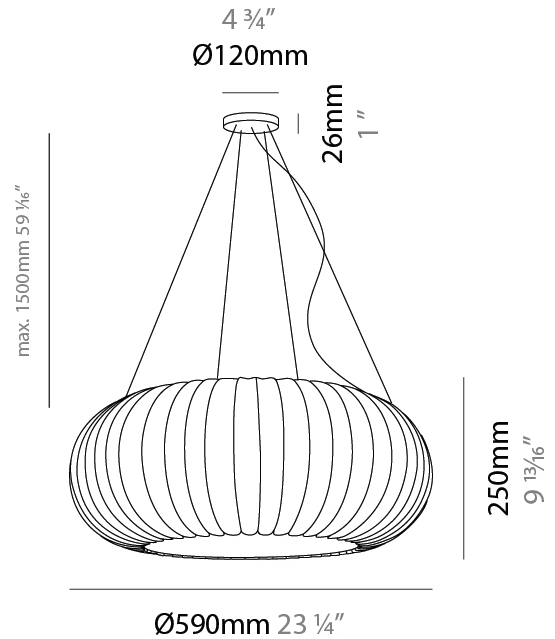

PROJECT	
TYPE	
SPECIFIER	
QUANTITY	
DATE	

LIZ SUSPENSION

D61090

base number

1. To build a product code in our configurator select the specify button on the base model # product page
2. To build a manual product code on this datasheet choose from the options listed below in blue font and add the suffix to the base model #

GENERAL

Series: Liz
Partner: Linea Zero
Division: Design
Installation: Suspension
Product Type: Pendant
Mounting Location: Ceiling

PHYSICAL

Shape: Abstract
Diameter (mm): 590
Diameter (in): 23 1/4
Height (mm): 250
Height (in): 9 13/16
Diffuser: Polilux™ Shade - Transparent
Fixture Finish: WHI
Fixture Material: Polilux™/ Metal holder
Primary Material: Non-Static Polilux

ELECTRICAL

Number of Lamps: 3
Lamp Type: LED Retrofit
Bulb Included: Bulb Not Included
Max. Wattage Per Lamp (W): 7
Lamp Base: E26
Input Voltage (V): 120
Lamp Voltage (V): 120

LED

OPTICAL

RATINGS AND CERTIFICATIONS

Certified By: Certified for North American Standards
IP rating: IP20