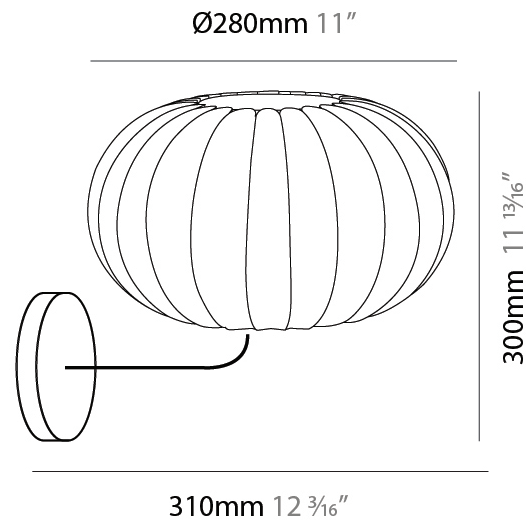

PROJECT	
TYPE	
SPECIFIER	
QUANTITY	
DATE	

LIZ SURFACE

D63012

base number

1. To build a product code in our configurator select the specify button on the base model # product page
2. To build a manual product code on this datasheet choose from the options listed below in blue font and add the suffix to the base model #

GENERAL

Series: Liz
Partner: Linea Zero
Division: Design
Installation: Surface
Product Type: Wall Surface
Mounting Location: Wall

PHYSICAL

Shape: Abstract
Diameter (mm): 280
Diameter (in): 11
Height (mm): 300
Depth (mm): 310
Height (in): 11 ¹³/₁₆
Depth (in): 12 ³/₁₆
Diffuser: Polilux™ Shade - Transparent
Fixture Finish: WHI
Fixture Material: Polilux™/ Metal holder
Primary Material: Non-Static Polilux

ELECTRICAL

Number of Lamps: 1
Lamp Type: LED Retrofit
Bulb Included: Bulb Not Included
Max. Wattage Per Lamp (W): 7
Lamp Base: E26
Input Voltage (V): 120
Lamp Voltage (V): 120

LED

OPTICAL

RATINGS AND CERTIFICATIONS

Certified By: Certified for North American Standards
IP rating: IP20