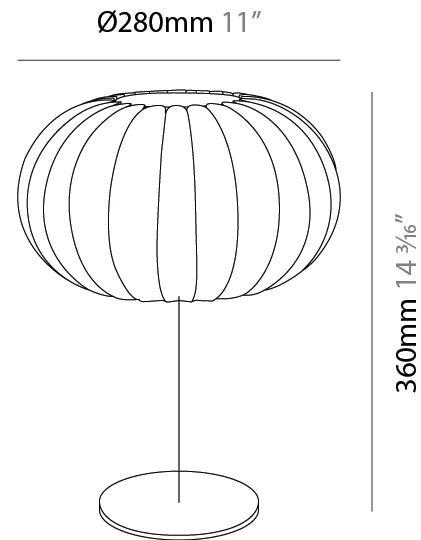

PROJECT
TYPE
SPECIFIER
QUANTITY
DATE

LIZ PORTABLE

D64059

base number

1. To build a product code in our configurator select the specify button on the base model # product page
2. To build a manual product code on this datasheet choose from the options listed below in blue font and add the suffix to the base model #

GENERAL

Series: Liz
Partner: Linea Zero
Division: Design
Installation: Portable
Product Type: Table
Mounting Location: Table

PHYSICAL

Shape: Abstract
Diameter (mm): 280
Diameter (in): 11
Height (mm): 360
Height (in): 14 ³/₁₆
Diffuser: Polilux™ Shade - Transparent
Fixture Finish: WHI
Fixture Material: Polilux™/ Metal holder
Primary Material: Non-Static Polilux

ELECTRICAL

Number of Lamps: 1
Lamp Type: LED Retrofit
Bulb Included: Bulb Not Included
Max. Wattage Per Lamp (W): 7
Lamp Base: E26
Input Voltage (V): 120
Lamp Voltage (V): 120

LED

OPTICAL

RATINGS AND CERTIFICATIONS

Certified By: Certified for North American Standards
IP rating: IP20