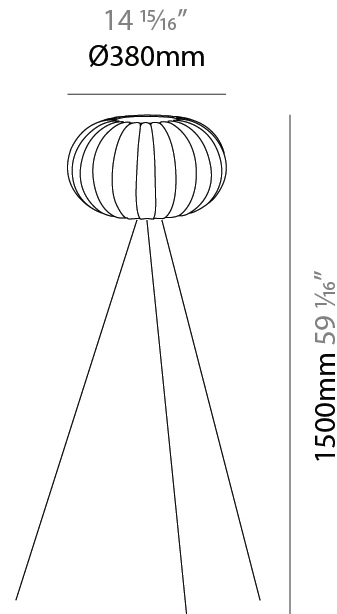

PROJECT
TYPE
SPECIFIER
QUANTITY
DATE

LIZ PORTABLE

D64060

base number

1. To build a product code in our configurator select the specify button on the base model # product page
2. To build a manual product code on this datasheet choose from the options listed below in blue font and add the suffix to the base model #

GENERAL

Series: Liz
Partner: Linea Zero
Division: Design
Installation: Portable
Product Type: Table
Mounting Location: Table

PHYSICAL

Shape: Abstract
Diameter (mm): 380
Diameter (in): 14 ¹⁵/₁₆
Height (mm): 1500
Height (in): 59 ¹/₁₆
Diffuser: Polilux™ Shade - Transparent
Fixture Finish: WHI
Fixture Material: Polilux™/ Metal holder
Primary Material: Non-Static Polilux

ELECTRICAL

Number of Lamps: 1
Lamp Type: LED Retrofit
Bulb Included: Bulb Not Included
Max. Wattage Per Lamp (W): 7
Lamp Base: E26
Input Voltage (V): 120
Lamp Voltage (V): 120

LED

OPTICAL

RATINGS AND CERTIFICATIONS

Certified By: Certified for North American Standards
IP rating: IP20